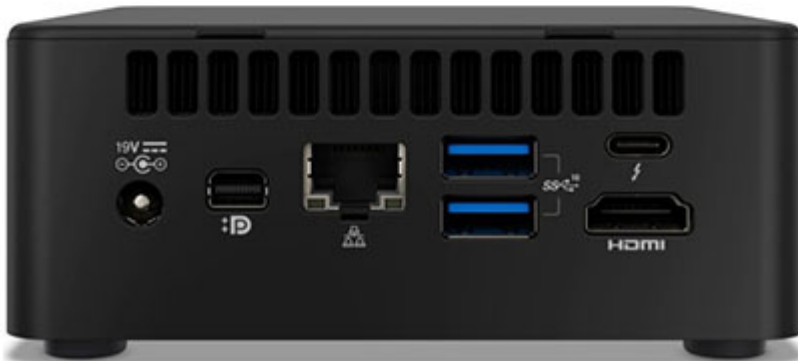

999.00 EUR

incl. 19% VAT, plus [shipping](#)

- 4x 1,2GHz, 4,20GHz Turbo !
- 4 Cores / 8 Threats !
- 12-28W TDP !
- Thunderbolt !

- Typ / Chipset: Mini-PC / System-on-Chip (SoC)
- >CPU: Intel Core i5-1135G7, 4C/8T, 1.20-4.70GHz, 12MB+5MB Cache, 12-28W TDP, Codename "Tiger Lake-UP3" (Willow Cove, 10nm SuperFin)
- 2x DDR4 SO-DIMM, dual PC4-25600S/■DDR4-3200, max. 64GB (UDIMM)
- 1x SATA 6Gb/■s, 1x M.2/■M-Key (PCIe 4.0 x4/■SATA, 2280)
- Extension Slot internal: 1x 2.5", 7mm
- Grphics: Intel Iris Xe Graphics (iGPU), 80EU/640SP, 1.30GHz, Codename "Tiger Lake GT2" (Gen12 Xe)
- Connectors: 1x HDMI 2.0b, 1x Mini DisplayPort 1.4, 3x USB-A 3.1, 2x Thunderbolt 3, 1x 2.5GBase-T (Intel I225-V), 1x Klinke, 1x DC-In
- Wi-Fi 6 (WLAN 802.11a/■b/■g/■n/■ac/■ax, 2x2, Intel AX201), Bluetooth 5.2
- SD-Card (UHS-II) Reader
- Power supply external, 1x DC-In (120W/■19V)
- VESA-Mount: 75x75/■100x100 (included)
- Dimmensions (BxHxT): 117x51x112mm
- Volumen: 0.7l
- Special features: Infrared-Sensor, SecureLock (Kensington), 4x Display Support, integrated Microfonarray (Support for Voiceassistent: Amazon Alexa)

Powercord not included!